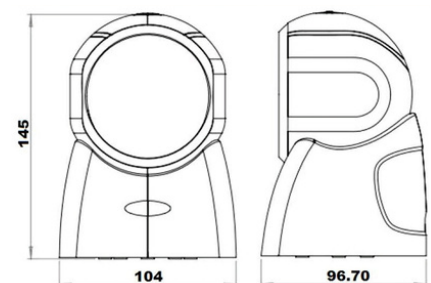

DIMENSIONS (IN MM):